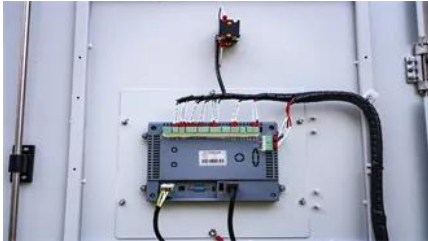

Schneider Electric USA. Browse our products and documents for Battery Energy Storage System (BESS) - An all-in-one Battery Energy Storage System

Sign in to your account

Sign in to manage your Microsoft account and access free online services like Outlook, Word, Excel, and PowerPoint securely from any device.

Contact Us

For catalog requests, pricing, or partnerships, please visit:
<https://www.peyronies.us>