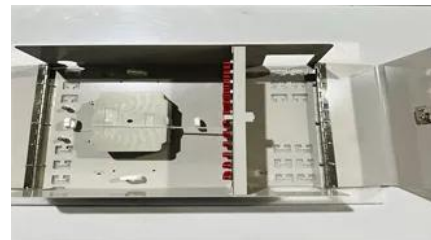

[The 20 Best Restaurants In Seattle According To Locals](#)

Seattleites know where to eat. Here are the 20 best restaurants in Seattle according to the people who live here.