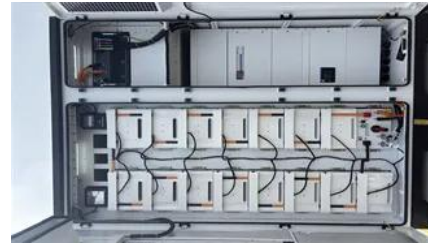

Easily upgradable from 500kW to 1MW of energy storage, storing up to 3.8MWh of energy, enough to power an average 3,600 homes for one hour.

ChatGPT

Latest news, sport, business, comment, analysis and reviews from the Guardian, the world's leading liberal voice

Microsoft Edge help & learning

Get help and support for Microsoft Edge. Find Microsoft Edge support content, how-to articles, tutorials, and more.