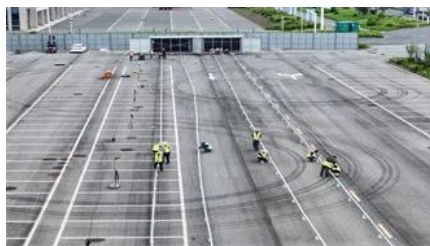

The Leaptrend Sirius series 3000W 12V Pure Sine Wave Inverter is perfect for most off-grid systems, whether for a van, RVs, trucks, boats, yachts, coffee van

[The New Bing and Edge - Progress from Our First Month](#)