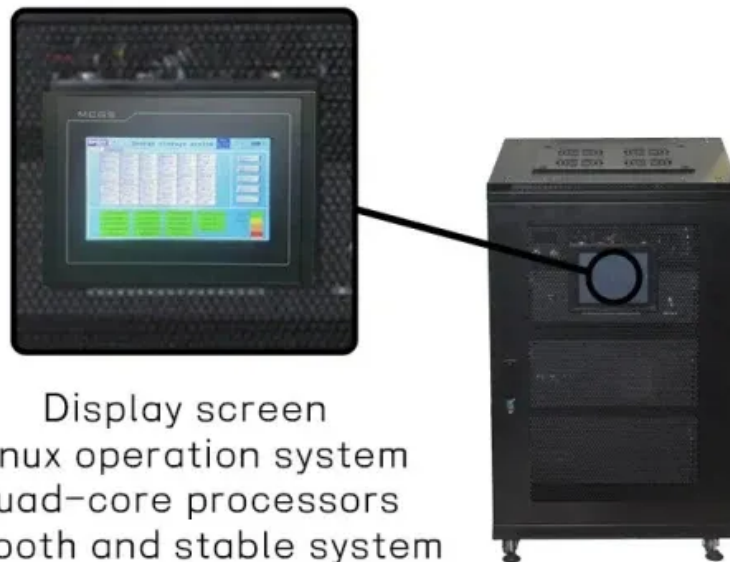

25kW Power Cabinet for Photovoltaic Power Stations

Display screen
Linux operation system
quad-core processors
smooth and stable system

25kW Power Cabinet for Photovoltaic Power Stations

[NBA News, Scores & Expert Analysis](#), [Sports Illustrated](#)