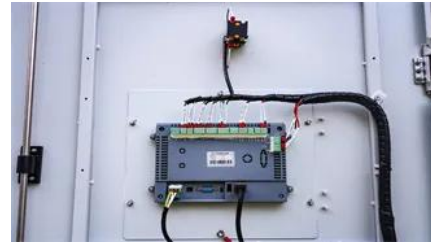

Body Mass Index (BMI) Calculator

Use this online BMI calculator to easily calculate your Body Mass Index (BMI). It also shows your BMI category, as well as the BMI Prime index and how much overweight or underweight you are