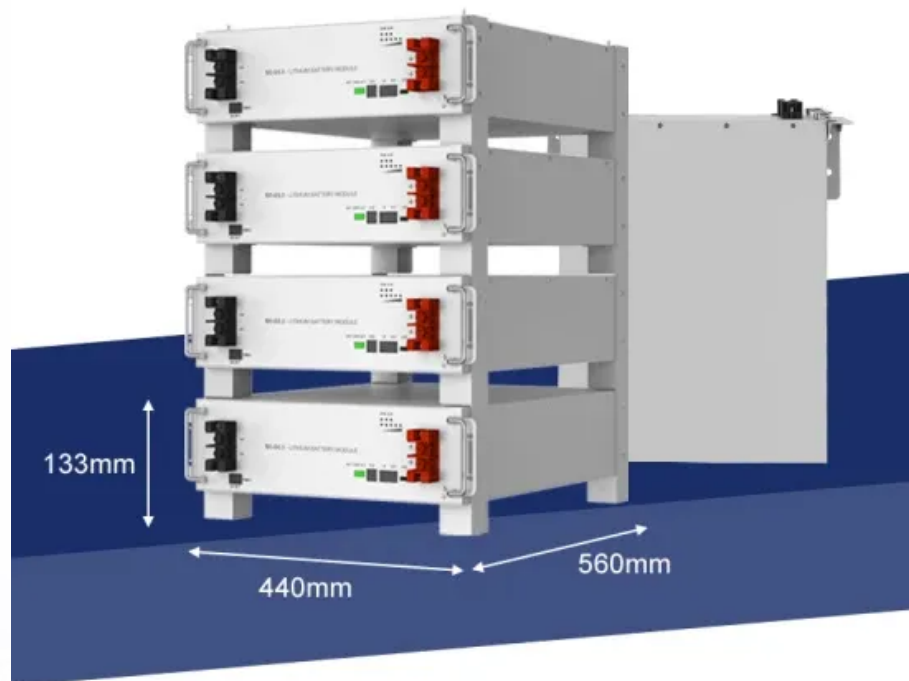

48v solar battery cabinet lithium battery pack is fully charged

Overview

A fully charged 48V lithium battery typically reads around 54. Understanding this voltage level is crucial for ensuring proper battery management and longevity. Is that all right?