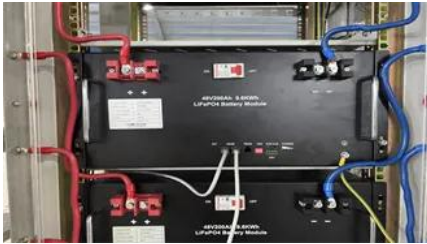

Microsoft campus

The Microsoft campus is the corporate headquarters of Microsoft Corporation, located in Redmond, Washington, United States, a part of the Seattle metropolitan area. Microsoft initially moved onto the