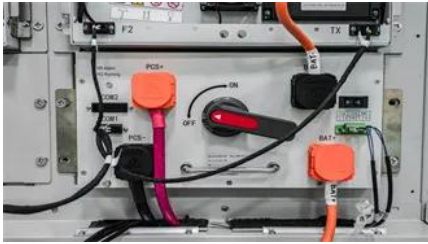

5MWh Containerized Energy Storage System

Product features(Containerized Energy Storage System): Low energy consumption, long life, high consistency, high stability. Application scenarios: