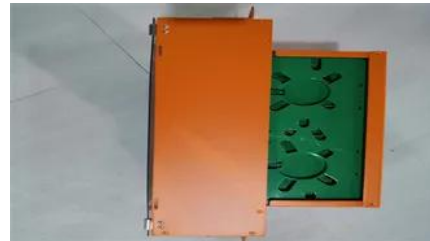

Aluminum Square Tube

Sharp Corners 6063-T52 / 24 Foot Lengths
Weight Per Weight Per

[Battery Cold Plates for EV and Energy Storage Systeme . ToneCooling](#)

ToneCooling designs and manufactures custom battery cold plates for EV battery packs, commercial vehicles, stationary storage and backup power systems. We support prismatic, pouch