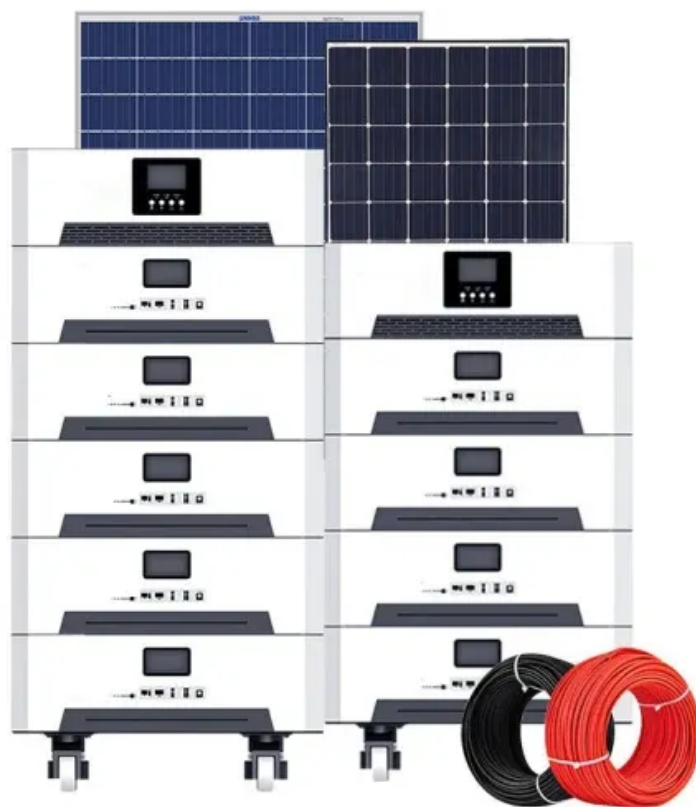

Bridge user outdoor communication cabinet 1000mm deep

Bridge user outdoor communication cabinet 1000mm deep

Bridge Base Online

Launch Bridge Base Online Some web browsers add this extra step. After clicking the above link, click "Allow" in the subsequent popup.

Clearfield ODC-1000 Outdoor Cabinet

Designed to accommodate Calix C7, E-Series, B-Series and F5 shelves, the ODC-1000 provides all the powering, protection and cable management to serve up to 576 subscribers, or up to 1280 PON

NEMA Rated Outdoor Telecommunications Cabinets

DDB manufactures NEMA rated outdoor telecommunications cabinets designed with front and rear access in a variety of sizes and depths.

Bridge Base Online

Bridge players are a competitive bunch, so we offer various contests during the year with prizes for the winners. Here on BBO you can find yourself at a table with an absolute beginner all the way up to the