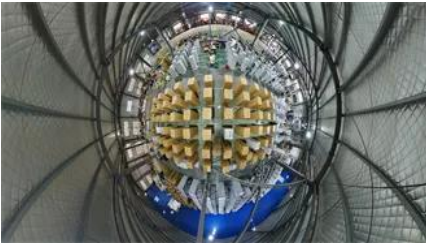

Columbia Mobile solar container outdoor power BESS

Columbia Mobile solar container outdoor power BESS

Ranking Rivers , Geophysical Institute

For comparison, that's right ahead of the Columbia in area drained and right after it in discharge. (The Columbia River also needs Canada to gain its rank; its source is in British

The Columbia Glacier , Geophysical Institute

The Columbia Glacier is one of Alaska's better known tidewater glaciers, both from the standpoint of tourist attraction and the model it provides for scientific investigation. In 1973 it became the object of

Colombia: 2MWh LFP battery storage unit in to go

The AC-coupled BESS comprises a 20-foot shipping container unit with 120 battery packs totalling 2MWh of energy storage capacity with a power

[Alaska's big river never stops flowing , Geophysical Institute](#)