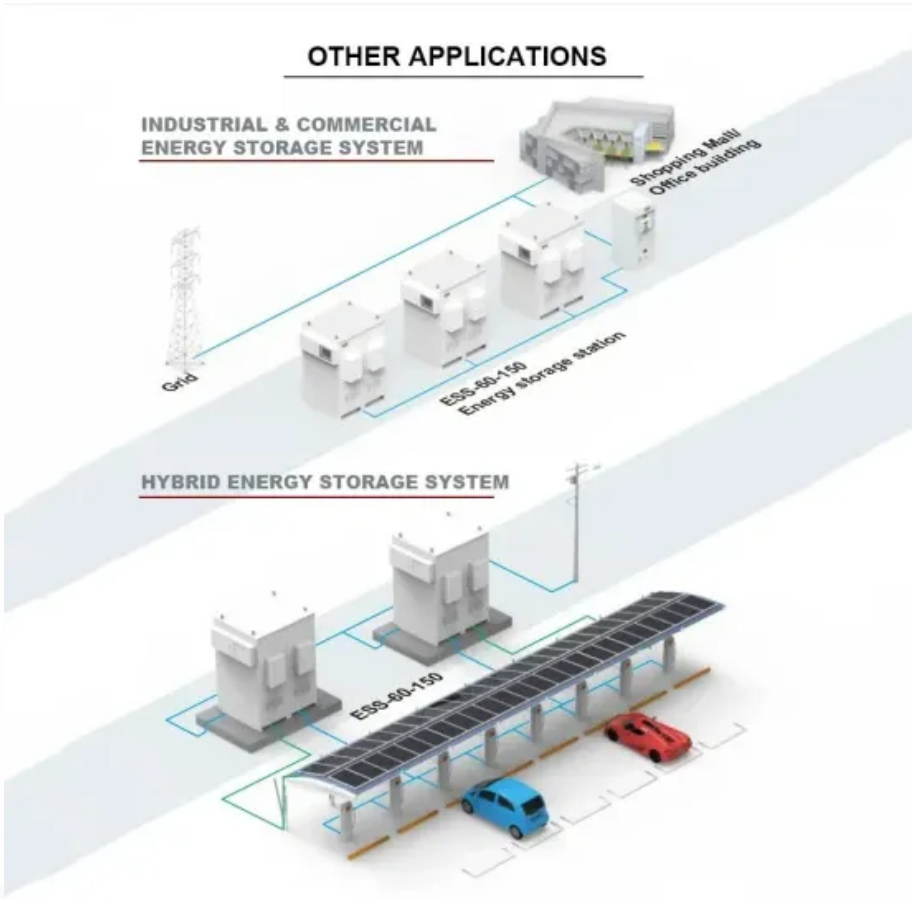

Communication base station EMS energy storage container signal

Overview

In TLS BESS containers, the EMS communicates with the BMS to obtain real-time data on battery health, voltage, temperature, and state of charge.

Communication base station EMS energy storage container signal

UNDERSTANDING EMS COMMUNICATION IN TLS

In this blog post, we delve into the intricacies of EMS communication within BESS containers manufactured by TLS, shedding light on its functionality

They ensure that energy from renewable sources like solar and wind is stored efficiently and dispatched when needed. But have you ever wondered

[Solar container communication station EMS Engineering](#)