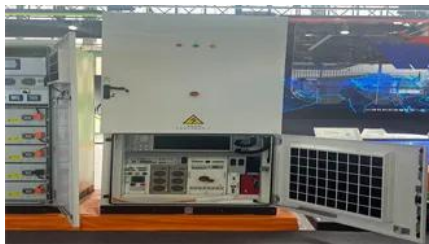

Reddit

Reddit is a network of communities where people can dive into their interests, hobbies and passions. There's a community for whatever you're interested in on Reddit.