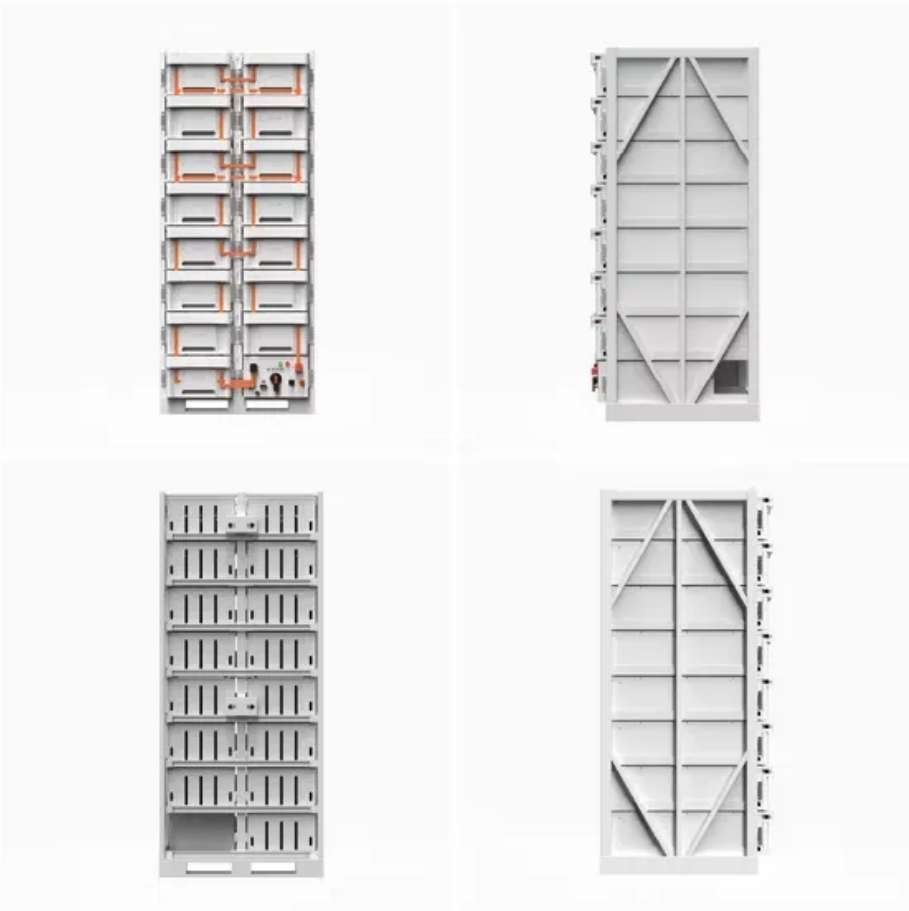

Community Photovoltaic Energy Storage Container Single Phase

Community Photovoltaic Energy Storage Container Single Phase

Microsoft Teams , Microsoft Community Hub

Find community, meet experts, build skills, and discover the latest in AI. Join us at the Microsoft 365 Community Conference April 21-23. Learn more >

Community Photovoltaic Energy Storage Container Single Phase

High-efficiency Mobile Solar PV Container with foldable solar panels, advanced lithium battery storage (100-500kWh) and smart energy management. Ideal for remote areas, emergency rescue and