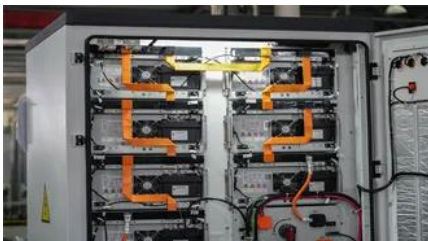

Costco Wholesale Corporation (COST)

Find the latest Costco Wholesale Corporation (COST) stock quote, history, news and other vital information to help you with your stock trading and investing.