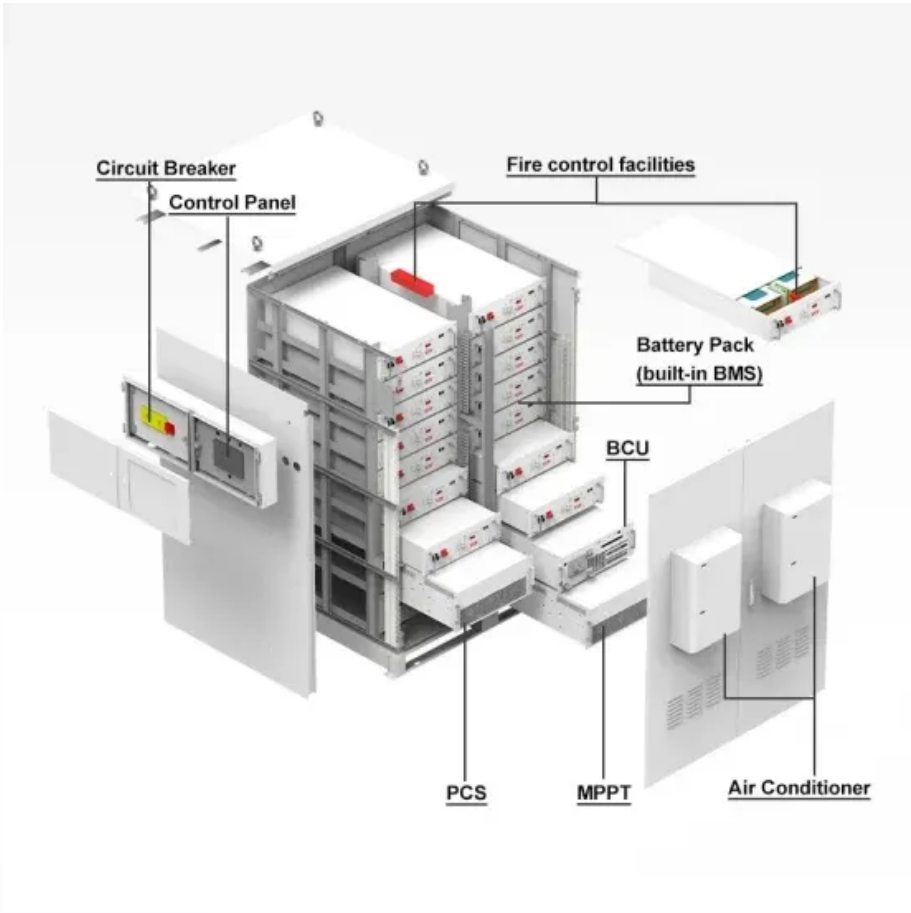

Custom 20-foot energy storage containers for the Middle East

Custom 20-foot energy storage containers for the Middle East

[Solar Container for Oil Fields , 1MW On-Grid Mobile Power](#)

The engineering team, under my supervision, made sure that this solar container for oil fields met all specifications, including the heightened container for the larger panels and the wind resistance for

[20 Foot Insulated Shipping Container , Conex Box For](#)

Discover top 20 foot insulated shipping containers for storage and transport. Durable, energy-efficient, and customizable to meet specific needs.