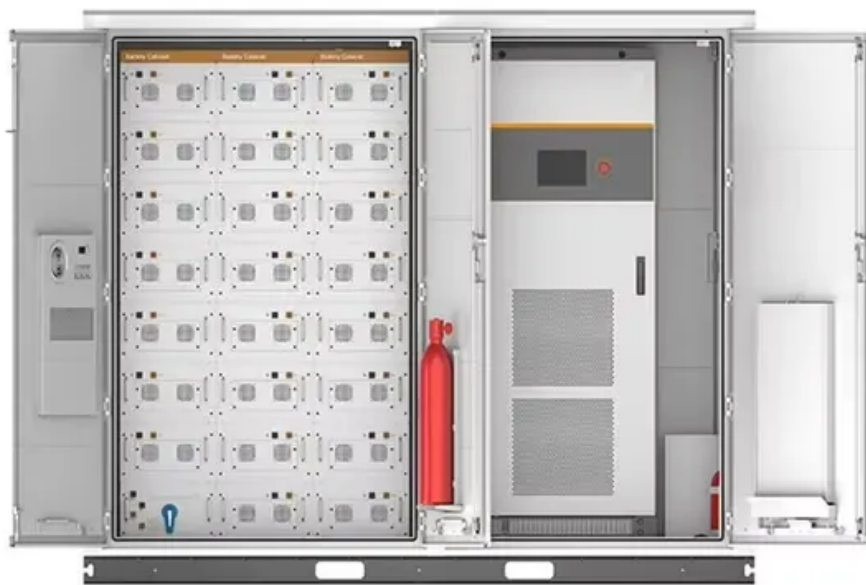

DC Customer Support for Farm User Outdoor Energy Storage Cabinets