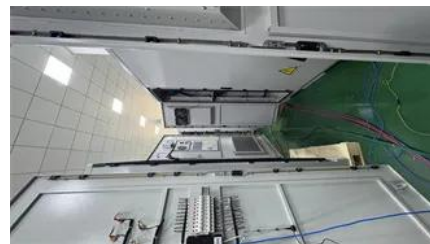

Find Your Representative , house.gov

Not sure of your congressional district or who your member is? This service will assist you by matching your ZIP code to your congressional district, with links to your member's website and contact page.