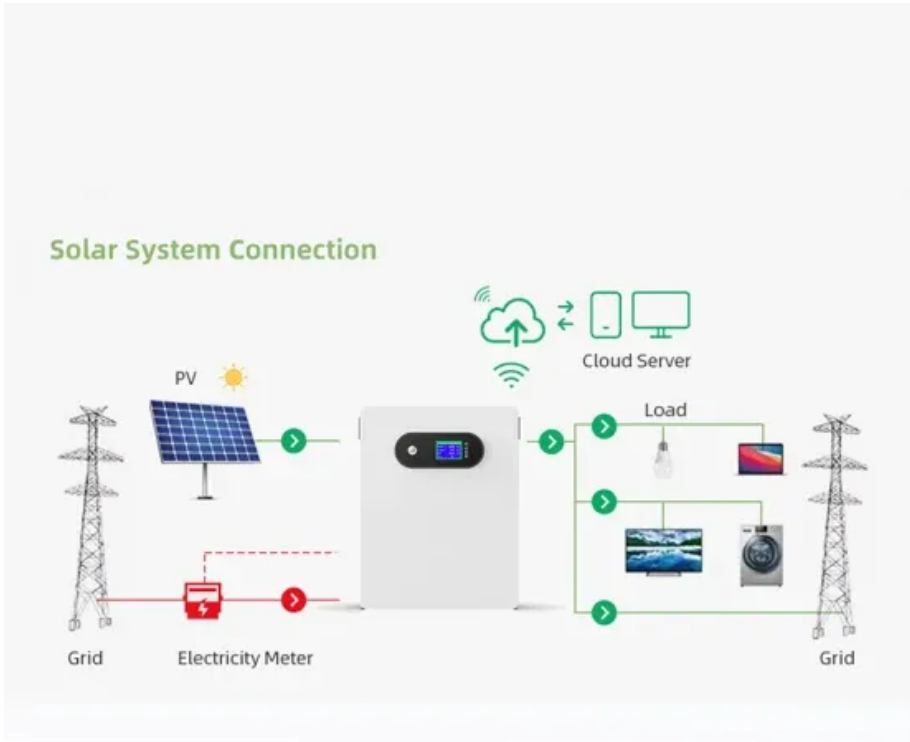

Energy storage regulations bloemfontein

Overview

This document offers a curated overview of the relevant codes and standards (C+S) governing the safe deployment of utility-scale battery energy storage systems in the United States. Con act online >> Bloemfontein energy storage requirements. Tour our 1MWh Battery 0ft. South Africa's first public battery storage tender has awarded preferred bidder status to a consortium of CIP-owned Mulilo and renewables major EDF for three battery projects totalling 257MW/1,028MWh. It emphasizes the key technical frameworks that shape project design, permitting, and operation, including safety.

Energy storage regulations bloemfontein

[How artificial intelligence can help achieve a clean energy future](#)

A look at how AI can be used to help support the clean energy transition by helping to manage power grid operations, plan infrastructure investments, guide the development of novel