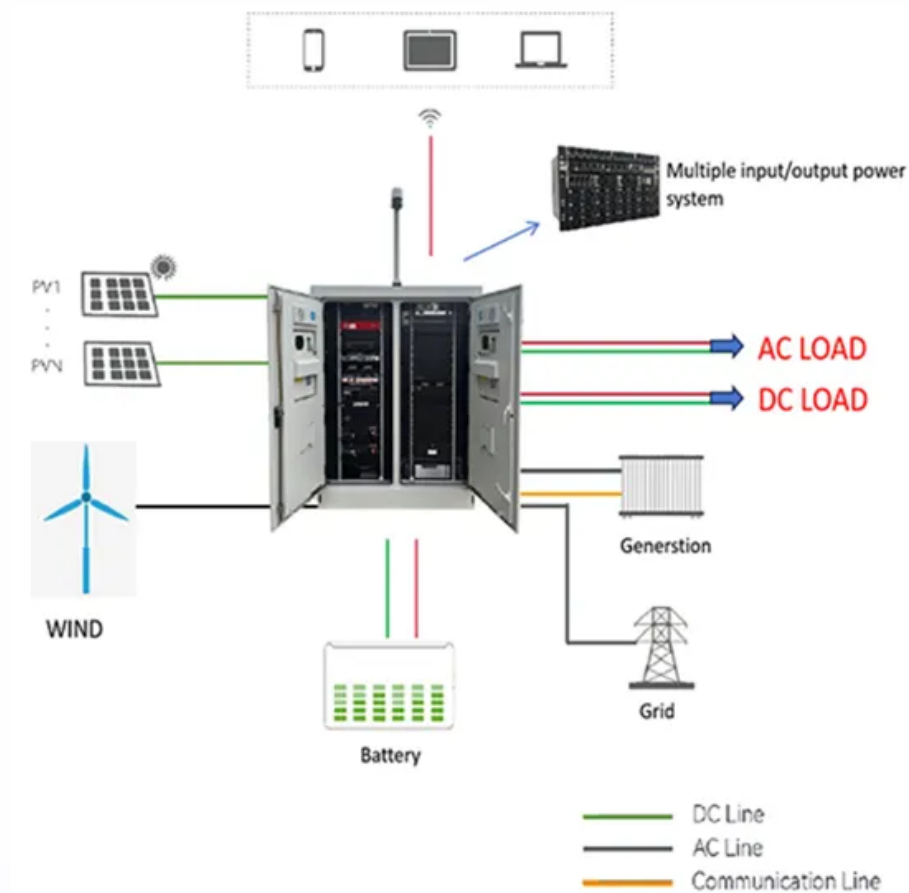

Fire Safety Standards for Energy Storage Systems