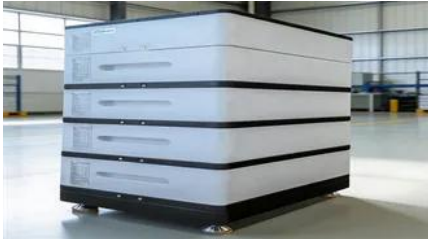

politics, economy and culture. The website breaks down information into topics, with details such as charts,