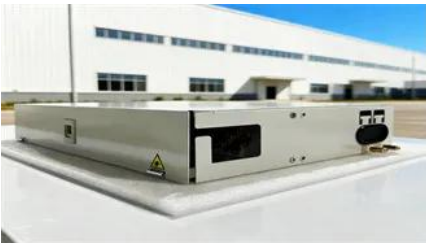

Cabinets & Enclosures for secure, durable protection of telecom equipment in outdoor environments. Enquire now!

[Outdoor Enclosures , NEMA-Rated Telecom Cabinets , IP55, IP65](#)

Discover AZE's premium outdoor enclosures designed for superior weatherproof protection and NEMA-rated durability. Perfect for industrial equipment, electrical cabinets, and outdoor installations, our