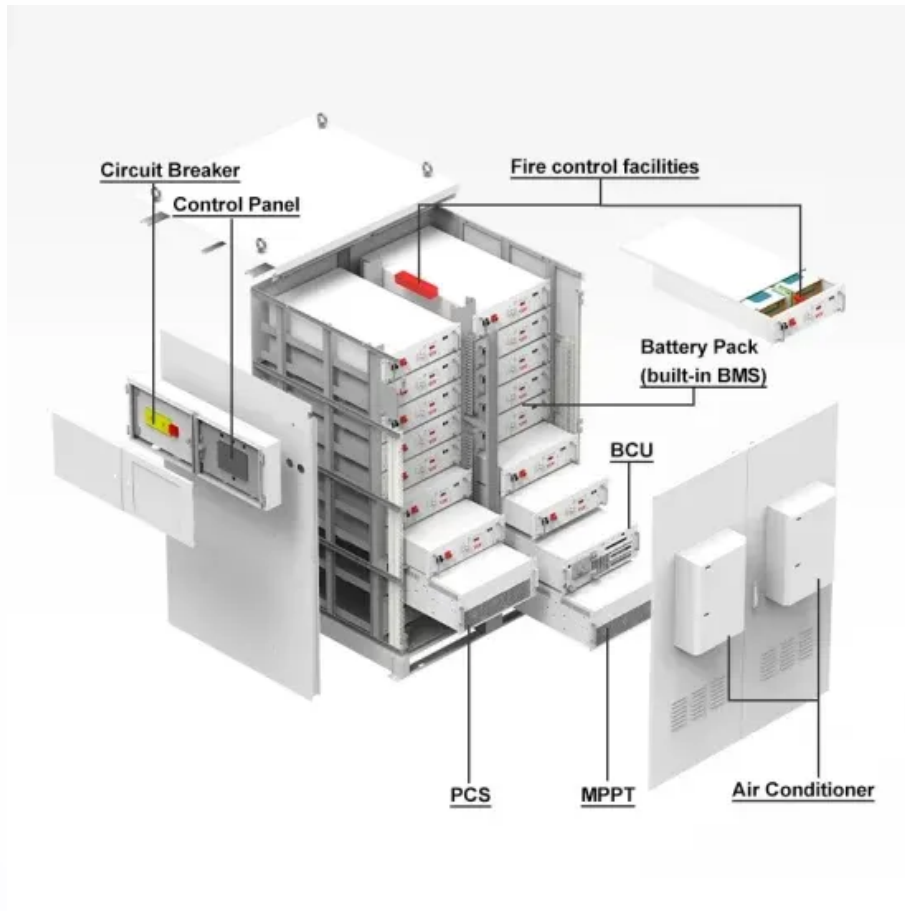

How much does Sofia s energy storage container cost

Overview

While Sofia's energy storage container cost typically ranges between \$180k-\$550k depending on configuration, the true value lies in operational savings and energy resilience. 9% CAGR through 2030 (Source: Grand View Research). This article targets project managers, facility operators, and sustainability-focused businesses seeking. Expert insights on photovoltaic energy storage systems, BESS solutions, mobile power containers, EMS management systems, commercial storage, industrial storage, containerized storage, and outdoor power generation for South African and African markets Explore our comprehensive photovoltaic storage. Explore our comprehensive solar battery and energy storage solutions including lithium battery systems, 20ft/40ft container energy storage, custom folding photovoltaic containers, and advanced energy management systems. Contact GOODS CONTAINERS for customized energy storage project solutions across. Building a container home in South Africa can be an affordable, stylish, and sustainable housing solution. As battery costs continue to decline (7. 8% How Much Does Container Energy Storage Cost?