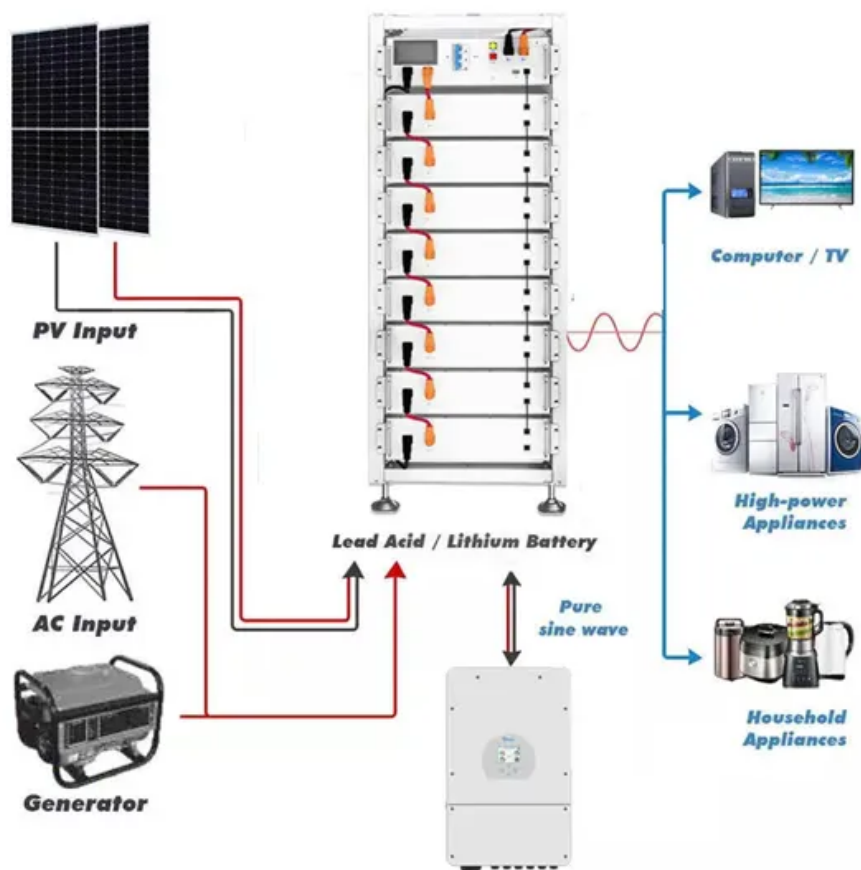

How much resistance does the new energy battery cabinet have

Overview

These meticulously designed lithium-ion battery storage containers provide Lithium-ion Battery Safety, including 90-minute fire resistance against external sources.