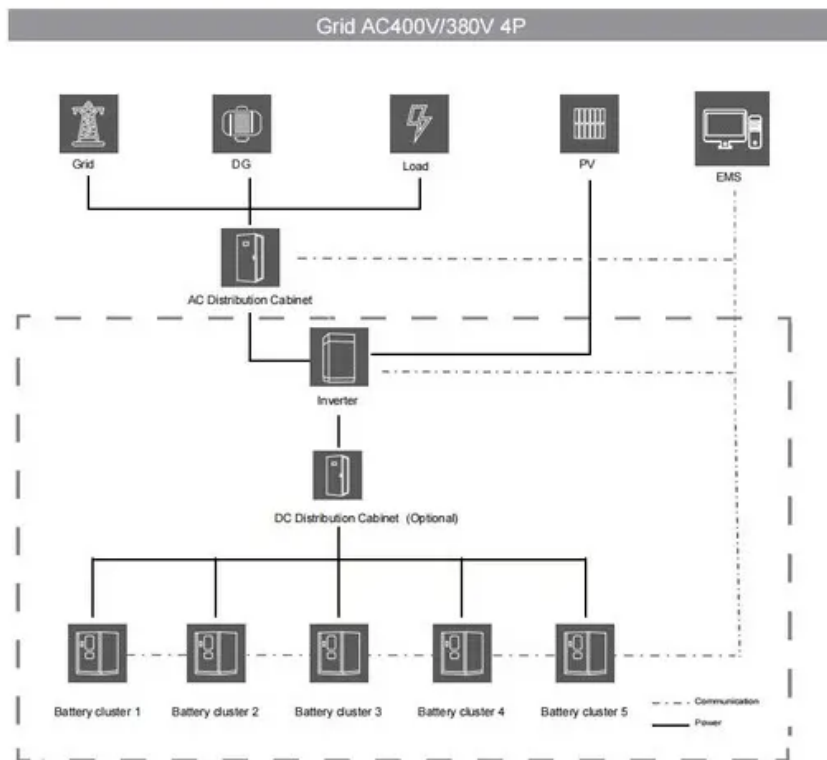

How to choose an amman outdoor telecom cabinet with a 2mwh capacity

Overview

This document walks through nema ratings and IP protection levels, heat management options, and a practical selection framework so that you can pick the right outdoor cabinet for your deployment. Whether you are deploying new 5G small cells, deploying rural broadband, or strengthening legacy. Selecting an appropriate telecom cabinet for the outdoors is one of those projects that sounds easy on paper but can be costly if done incorrectly. When one looks at a data sheet, it is easy to find several different telecom cabinets that rate similarly. A. Since 1989, we've manufactured outdoor telecom cabinets in America's Heartland, providing telecommunications companies, utilities, and network operators with BABA-compliant solutions that protect critical equipment from the harshest environmental conditions. Designed to house a variety of communications equipment, CUBE customers take advantage of our engineering and factory integration for.