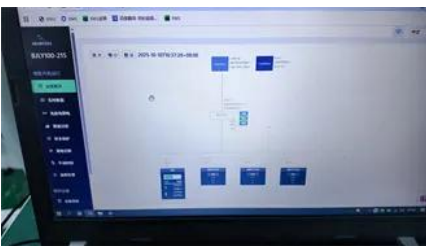

How to connect the photovoltaic panel line connector

How to connect the photovoltaic panel line connector

McGraw Hill

McGraw Hill Content is loading

Online Stopwatch

Online Stopwatch What Can I Use It For? The Online Stopwatch is an easy to use and versatile timer that can be used for sports, cooking at home, at work, or in the classroom. Time a run, a conference