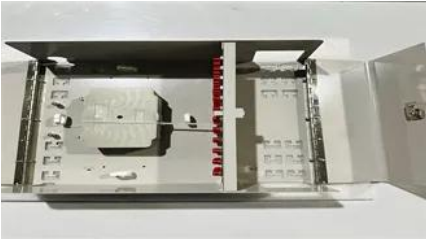

"Updates available," select Update or Update all. You can also set up automatic updates for apps and the Play