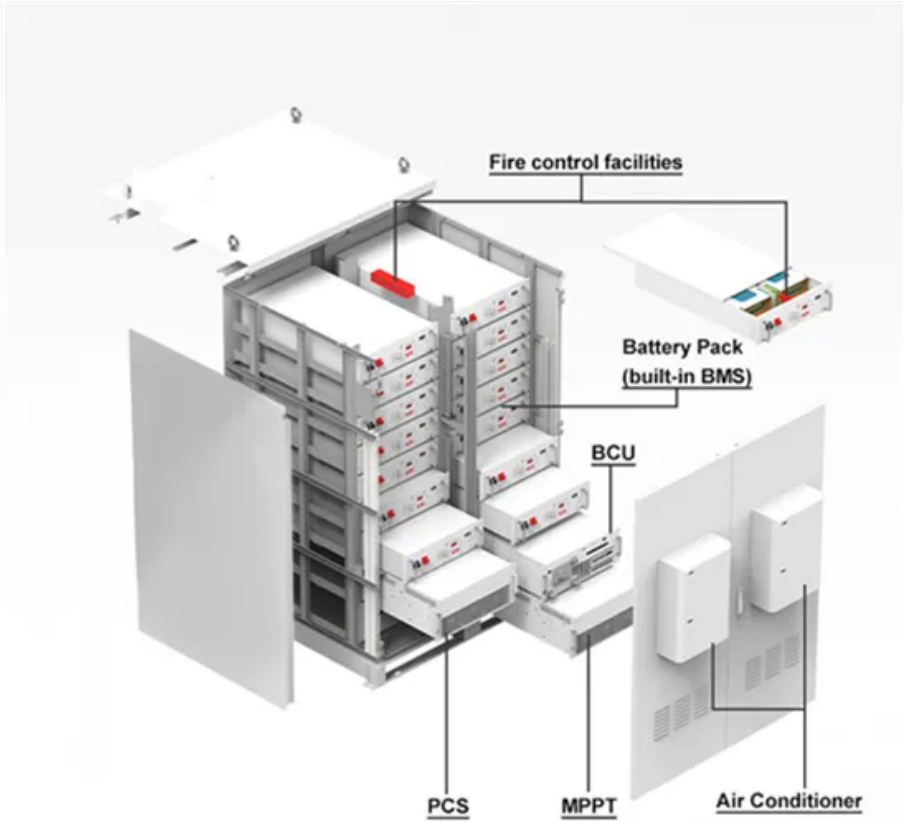

Kit plus solar container lithium battery pack

Kit plus solar container lithium battery pack

[Energy storage container for storing the solar energy](#)

The energy storage system is essentially a straightforward plug-and-play system which consists of a lithium LiFePO4 battery pack, a lithium solar charge

[Instant Off-Grid\(TM\) Shipping Containers with Solar and Batteries and AC+](#)

Our 20 and 40 foot shipping containers are outfitted with roof mounted solar power on the outside, and on the inside, a rugged inverter with