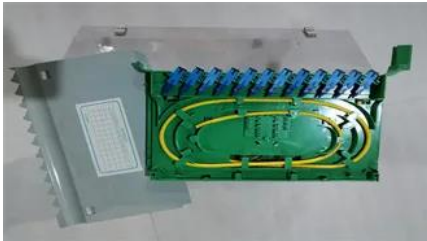

OSCAL Portable Power Station 3600Wh PowerMax

OSCAL 6000W 3600Wh Power Station Double Voltage 120V/240V Solar Generators, Large Capacity Emergency Power for Home Backup Dual-Voltage