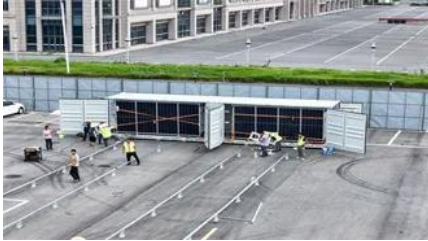

Large container energy storage cabinet

Large container energy storage cabinet

[BESS: Battery Energy Storage System , Generac Industrial Energy](#)

Start with expert collaboration. Our team has been delivering successful onsite energy solutions for over 65 years. Let's work together to build a BESS that meets your unique needs.