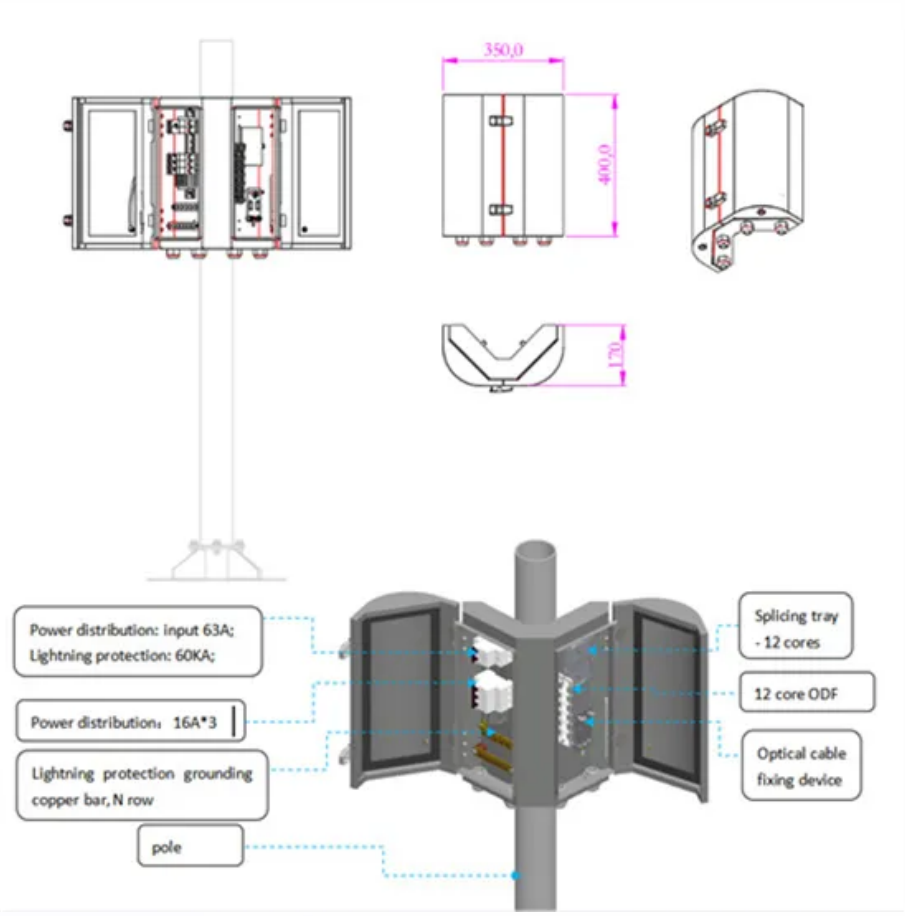

## Overview

---

Summary: Discover how lithium iron phosphate (LFP) battery packs are transforming energy storage in Bamako. From solar integration to industrial applications, this guide explores their benefits, industry trends, and why they're the top choice for Mali's growing energy. ICL, a specialty minerals producer, broke ground on its \$400 million lithium iron phosphate (LFP) facility in St. [PDF Version] Is lithium iron. Project Overview Since 2019, our LiFePO<sub>4</sub> storage solutions have delivered uninterrupted power to Mali's Niger River communities, thriving in extreme desert climates. It aims to provide a range of battery inverter energy storage systems for residential users in Mali, offering solutions in power ratings of 5kW, 10kW, 15kW, and 20kW to meet varying energy needs.