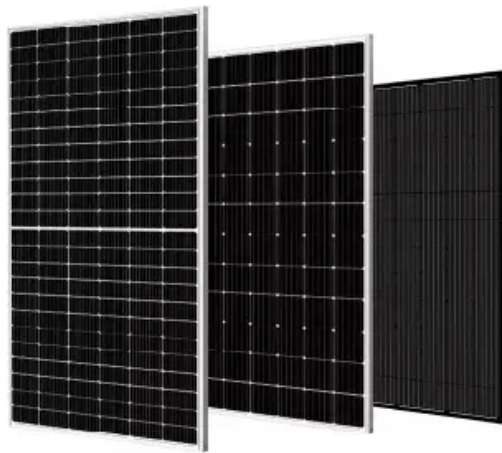

Mbabane supercapacitor price

Overview

Recent pricing trends show standard industrial systems (1-2MWh) starting at \$330,000 and large-scale systems (3-6MWh) from \$600,000, with volume discounts available for enterprise orders. Let's break down why these devices are hotter than a Mbabane summer and what their pricing looks like for local businesses and solar projects. Unlike traditional batteries, supercapacitors: Last through 500,000+ charge cycles (try that with your car battery!) What's Driving Swaziland Supercapacitor. Prices are in South African Rands (ZAR) BID & SAVE items allows YOU to suggest the price! Bargain items are already at a well reduced price! Are you having difficulty finding what you're looking for ?

OR LET US FIND THE PRODUCT FOR YOU. LED, ROUND 3mm, SUPERBRIGHT, CLEAR CONCAVE LENS, RED EMISSION. The Saudi Arabia Energy Storage Market accounted for \$XX Billion in 2023 and is anticipated to reach \$XX Billion by 2030, registering a CAGR of XX% from 2024 to 2030. Pricing (USD) Filter the results in the table by unit price based on your quantity. Mouser offers inventory, pricing, & datasheets for Supercapacitors. Costs range from €450-€650 per kWh for lithium-ion systems. What is the Energy Cabinet?

Supercapacitors can do this with extreme efficiency. Our supercapacitors are equipped with two metal plates that act as conductors and accumulate electrical charges, storing energy.

Mbabane, Eswatini: The Ultimate Travel Guide 2025