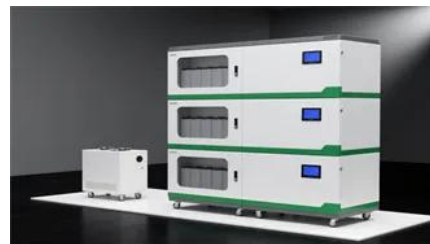

Moodle app FAQ

Auto-login between the Mobile app and the Moodle site (for example, for displaying embedded content from the Moodle site) is not permitted for site administrations for security reasons. If you are