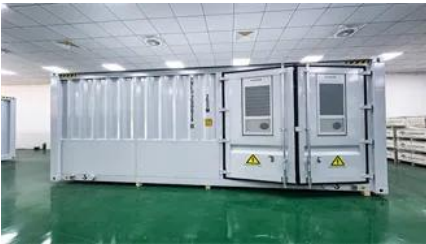

[EnerCube All-in-one Air Cooling ESS Cabinet 100kW200kWh](#)

Using an "All in One" design concept, the product integrates long-life batteries, battery management system (BMS), high-performance variable current system (PCS), active safety system and thermal