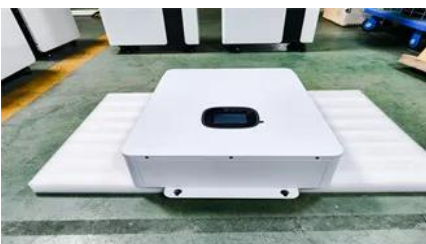

Classic New York Cheesecake Recipe (Video)

This foolproof recipe delivers a cheesecake that's dense, rich, and creamy-rivaling those from New York's most beloved delis-and it's simple enough for beginners to master.