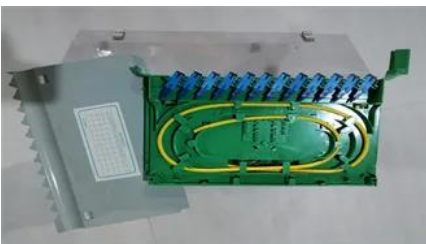

American Express

Additional Information Credit Intel - Financial Education Center Supplier Diversity Credit Score 101 Money Management 101 US Newcomers Frequently Asked Questions