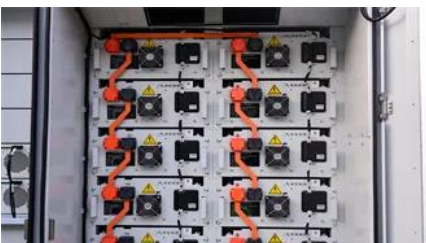

[About Myanmar , Myanmar Permanent Mission to the United Nations](#)

Myanmar is a country in Southeast Asia, bordering Bangladesh and India to its northwest,

of its people, economy, and government.