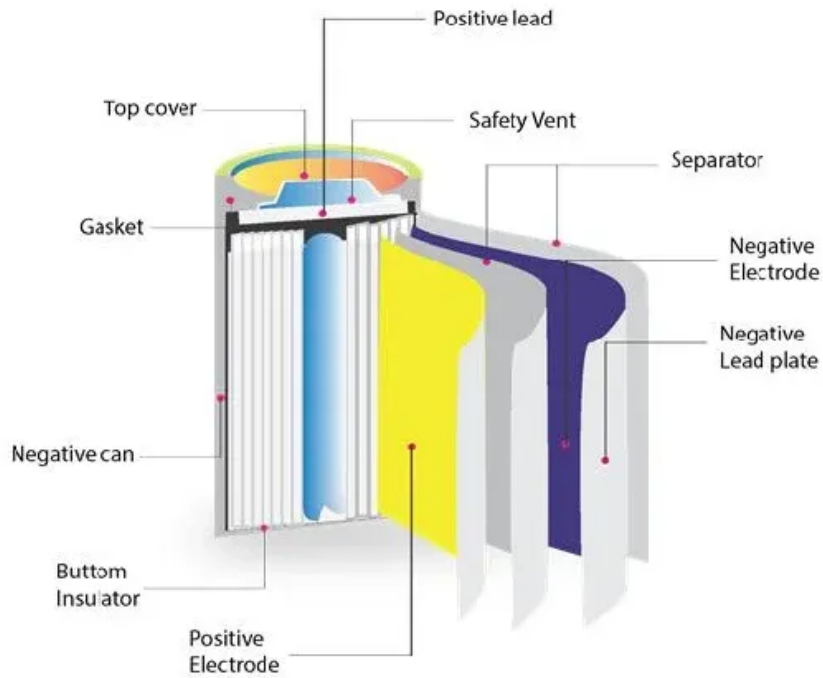

# New Zealand substation outdoor communication cabinet 800mm deep