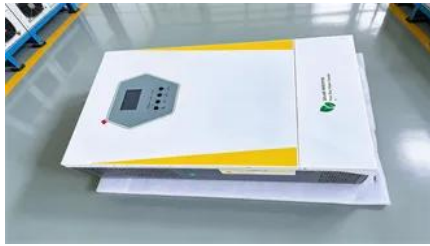

[Yahoo Mail , Email with smart features and top-notch security](#)

Yahoo Mail: Your smarter, faster, free email solution. Organize your inbox, protect your privacy, and tackle tasks efficiently with AI-powered features and robust security tools.