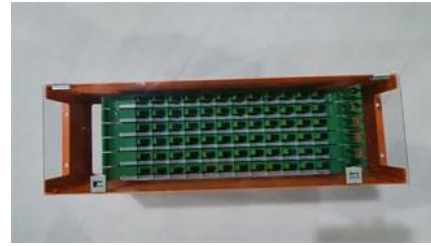

[Online Menu of North Bar & Grill Restaurant, Napa, California, 94558](#)

View the online menu of North Bar & Grill and other restaurants in Napa, California.

North Bar and Grill

Two beef sliders & pint of your choice.