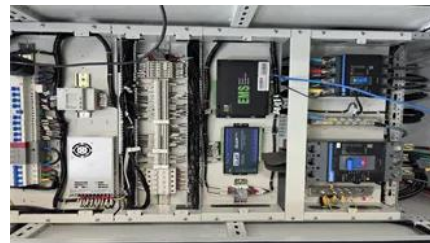

Ninja Transfers, an industry leader in custom direct-to-film (DTF) transfers for apparel, has unveiled a number of new delivery options.

Industries - NWI Forum

Northwest Indiana is located on the main telecommunication networks between New York and Chicago and is within a short radius of 350 E. Cermak, allowing low round-trip latency. Developers plan to