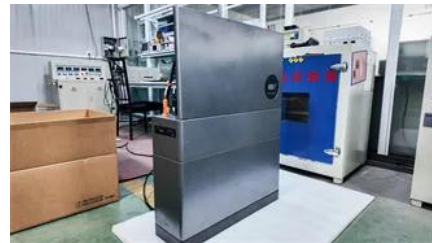

Off-White(TM) Be Right Back Men's Running Sneakers

Off-White Be Right Back Introducing the Off-White Be Right Back, a forward-moving expression in Men's Off-White Sneakers where performance and design converge. Inspired by supercar engineering, this