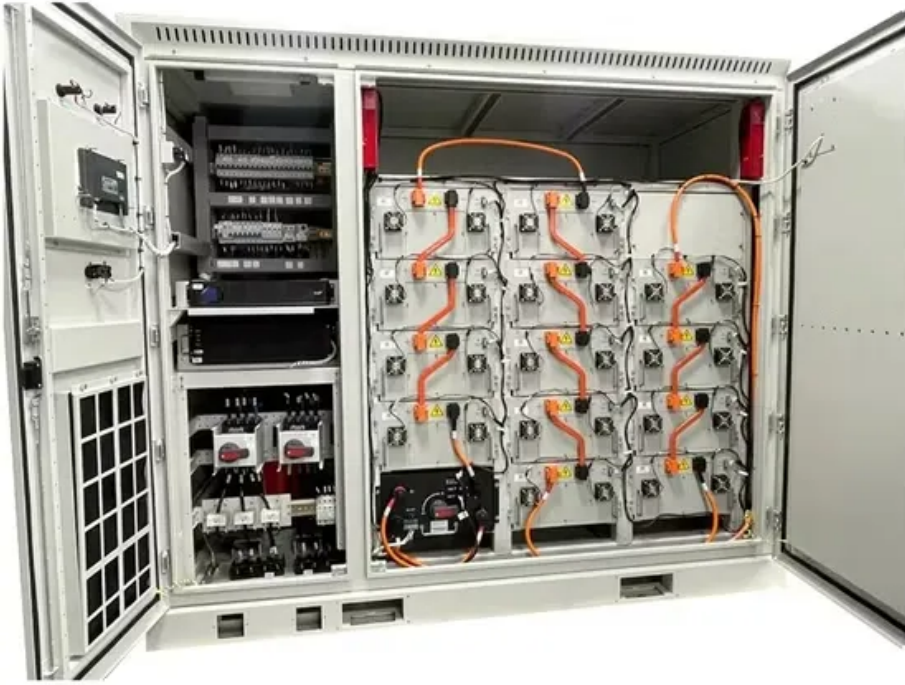

Off-solar container grid inverter with solar panels

Off-solar container grid inverter with solar panels

Off-Grid Solar Containers , Energy Independence

Modular, solar-powered shipping-container systems for remote living and businesses. Complete off-grid power solutions built by licensed electricians at

Our 20 and 40 foot shipping containers are outfitted with roof mounted solar power on the outside, and on the inside, a rugged inverter with power ready battery bank.

[Off-White\(TM\) Men's Sale: Clothing, Footwear and Accessories](#)

Everything you need to add power to your 20' Shipping Container anywhere! Charge job-site office loads and batteries with free energy from the sun. This kit is the optimum solution in a first-of-a-kind