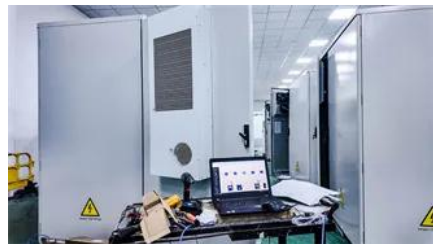

ManualsLib

Search through 3.000.000 manuals online & and download pdf manuals.