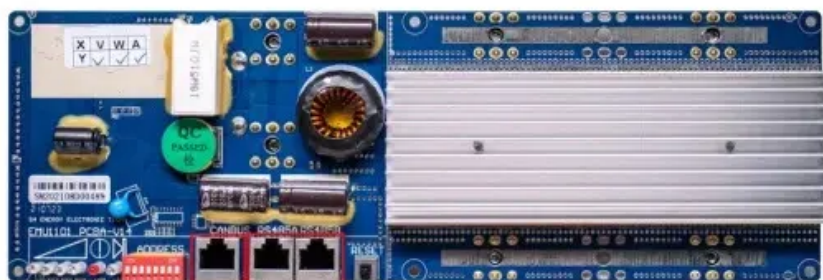

Outdoor inverter large capacity 72v

RS485
Communication between battery and inverters
Baud rate:9600bps

RS485 Interface
Communication between parallel packs or BMS and PC
Baud rate:9600bps

Outdoor inverter large capacity 72v