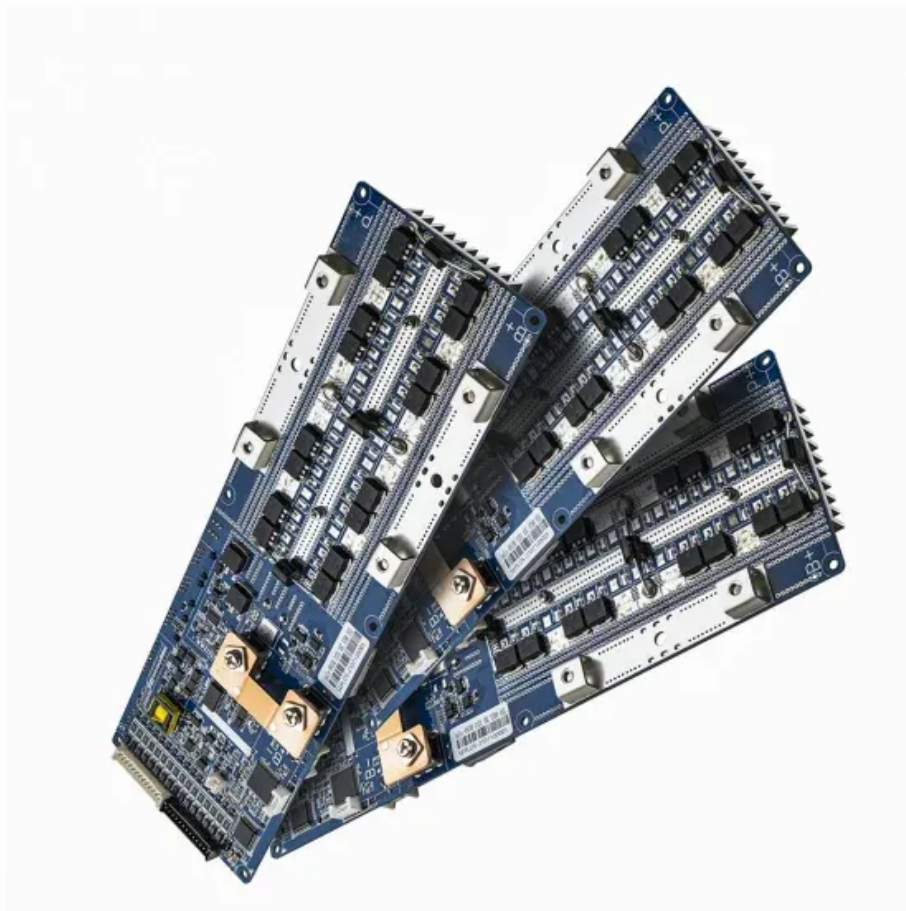

Outdoor telecom enclosure for catering industry 600kW