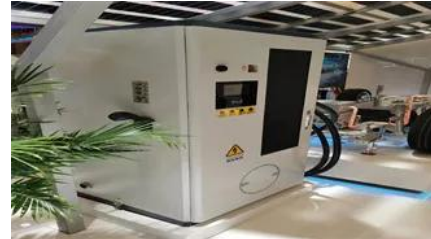

[Customized Mobile Solar Container , Portable Solar Energy Storage](#)

Customers can customize power capacity, battery storage, inverter types, and auxiliary power sources like diesel generators or wind turbines to tailor the container for specific mission requirements.

Microsoft Community

Microsoft Community

[Instant Off-Grid\(TM\) Shipping Containers with Solar and](#)

Our 20 and 40 foot shipping containers are outfitted with roof mounted solar power on the outside, and on the inside, a rugged inverter with power ready battery bank.