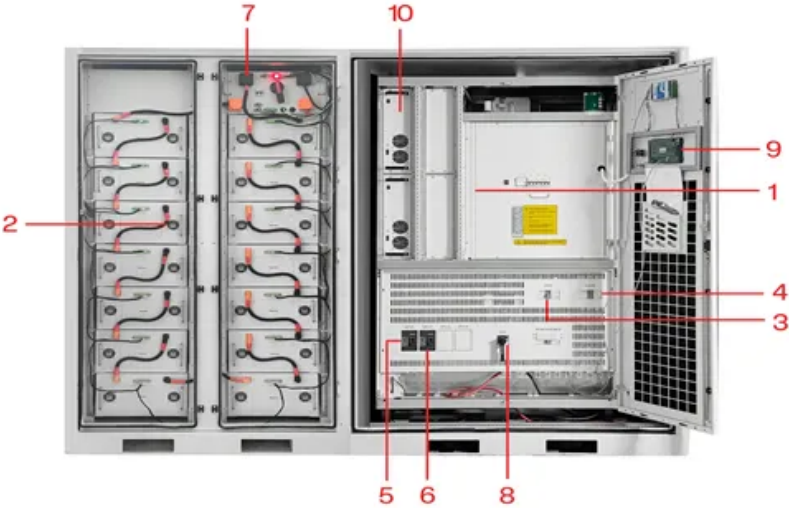

Port Moresby solar panel 220v home complete set

- 1 PCS Module
- 2 Battery room
- 3 Grid side circuit breaker
- 4 Load side circuit breaker
- 5 OPV1 side circuit breaker
- 6 OPV2 side circuit breaker
- 7 High Volt Box
- 8 BAT side circuit breaker
- 9 LCD display screen
- 10 MPPT