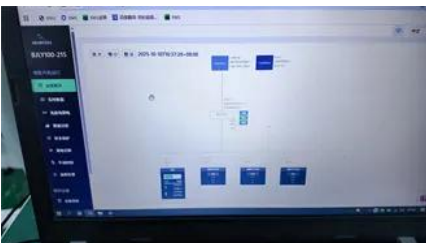

[Error 42 and NAT is open can't log into Rocket League multi player](#)

Error 42 and NAT is open can't log into Rocket League multi player games. What is the fix?