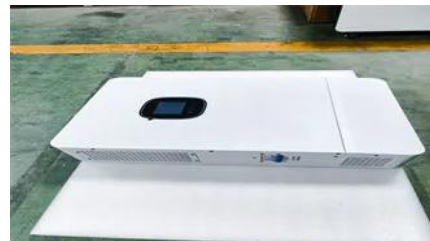

[Seagate FreeAgent GoFlex Ultra-portable 1.5 TB with 3.0 cable kit](#)

Hi, 1. Have you tried connecting the external hard drive to a different USB port? 2. Do you remember making any changes, prior to the issue? 3. Do you have Windows 7 Service Pack 1 installed on your