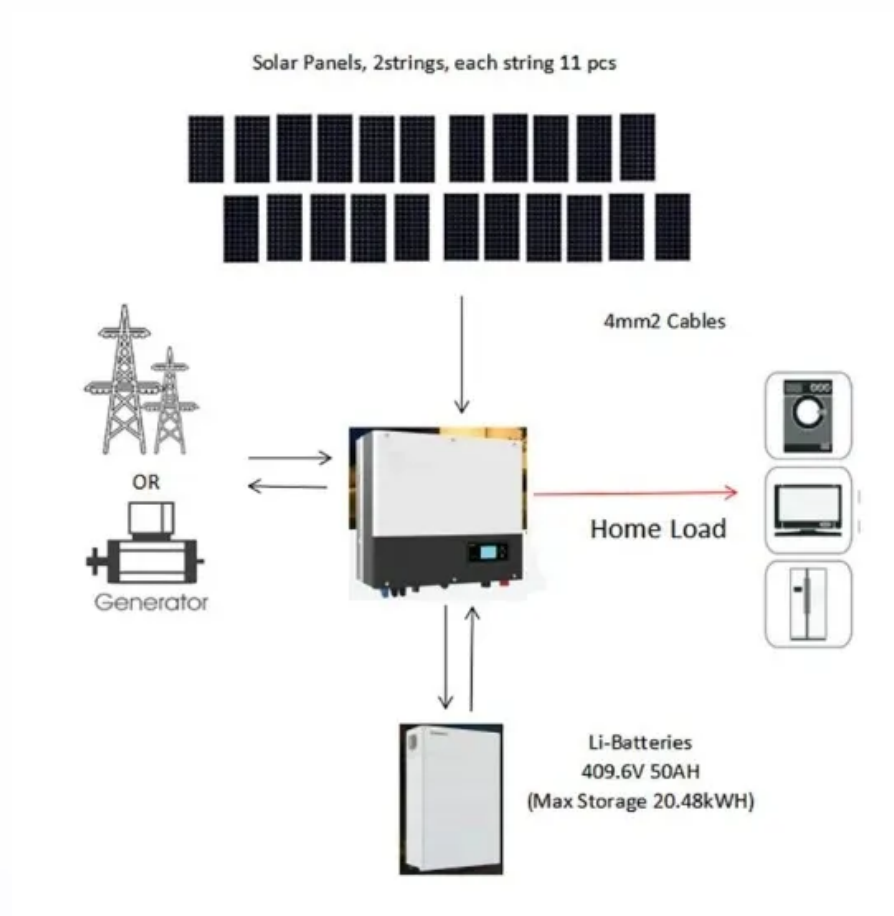

Price of 250kW Outdoor Energy Storage Unit

Overview

to view the equipment rates and availability in your area. Powered by Lithium Iron Phosphate (LiFePO₄) batteries, this 250kW / 575kWh Battery Energy Storage System (BESS) is ready to supply reliable power in challenging situations both off and on grid.